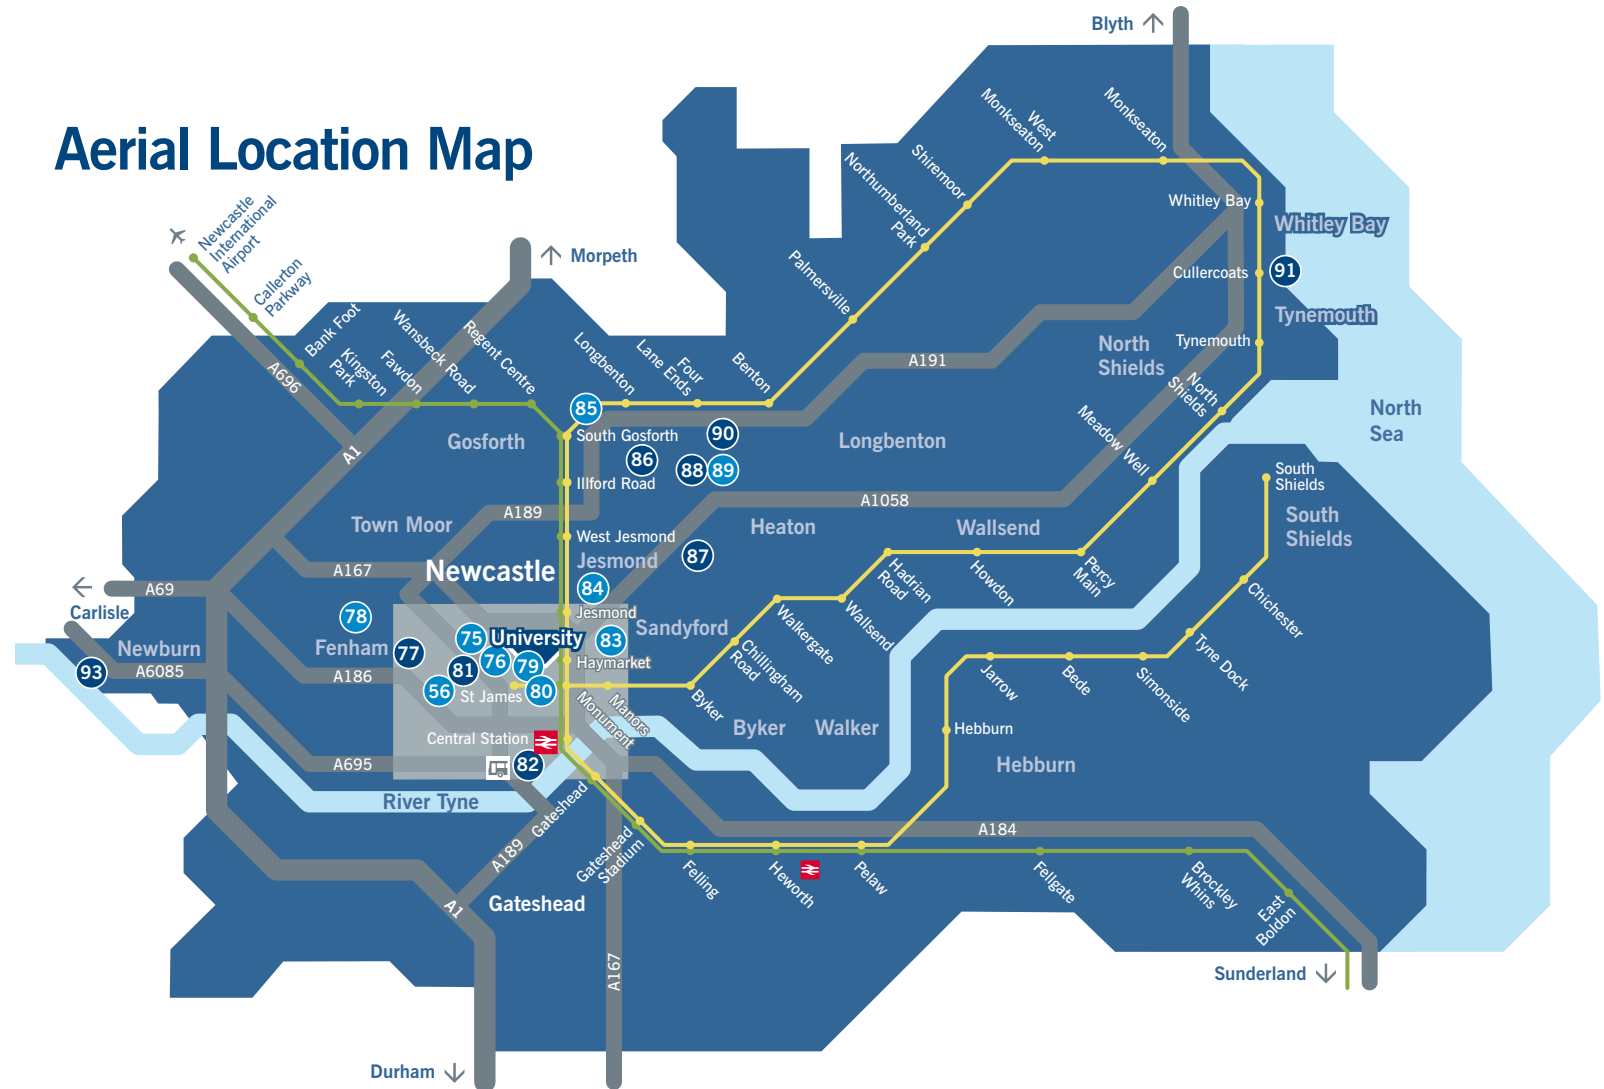

## Aerial Location Map

### Aerial Location Key

85	Bowsden Court	NE3 1RR
77	Campus for Ageing and Vitality	NE4 5PL
75	Castle Leazes and Castle Court	NE2 4NY
56	Central Link	NE4 5SA
88	Cochrane Park Sports Ground	NE7 7JX
91	Dove Marine Laboratory	NE30 4PZ
84	Easton Flats	NE2 4DY
86	Freeman Hospital	NE7 7DN
87	Heaton Sports Ground	NE6 5QQ
89	Henderson Hall	NE7 7UY
82	Institute of Genetic Medicine and NESCI at Newcastle	NE1 4EP
76	Leazes Parade	NE2 4LB
79	Leazes Terrace	NE1 4LY
90	Longbenton Sports Ground	NE6 4NU
80	Magnet Court	NE1 4SN
93	Newburn Water Sports Centre	NE15 8NL
81	Newcastle University Business School	NE1 4SE
78	St Mary's College	NE4 9YH
83	Victoria Hall	NE2 1XH

### Key

	Green Metro Line (between Newcastle International Airport and Sunderland)
	Yellow Metro Line (between South Shields and the coast)
	City Centre
	Newcastle University
	Main Line Rail station
	Coach Station

## Airport Map