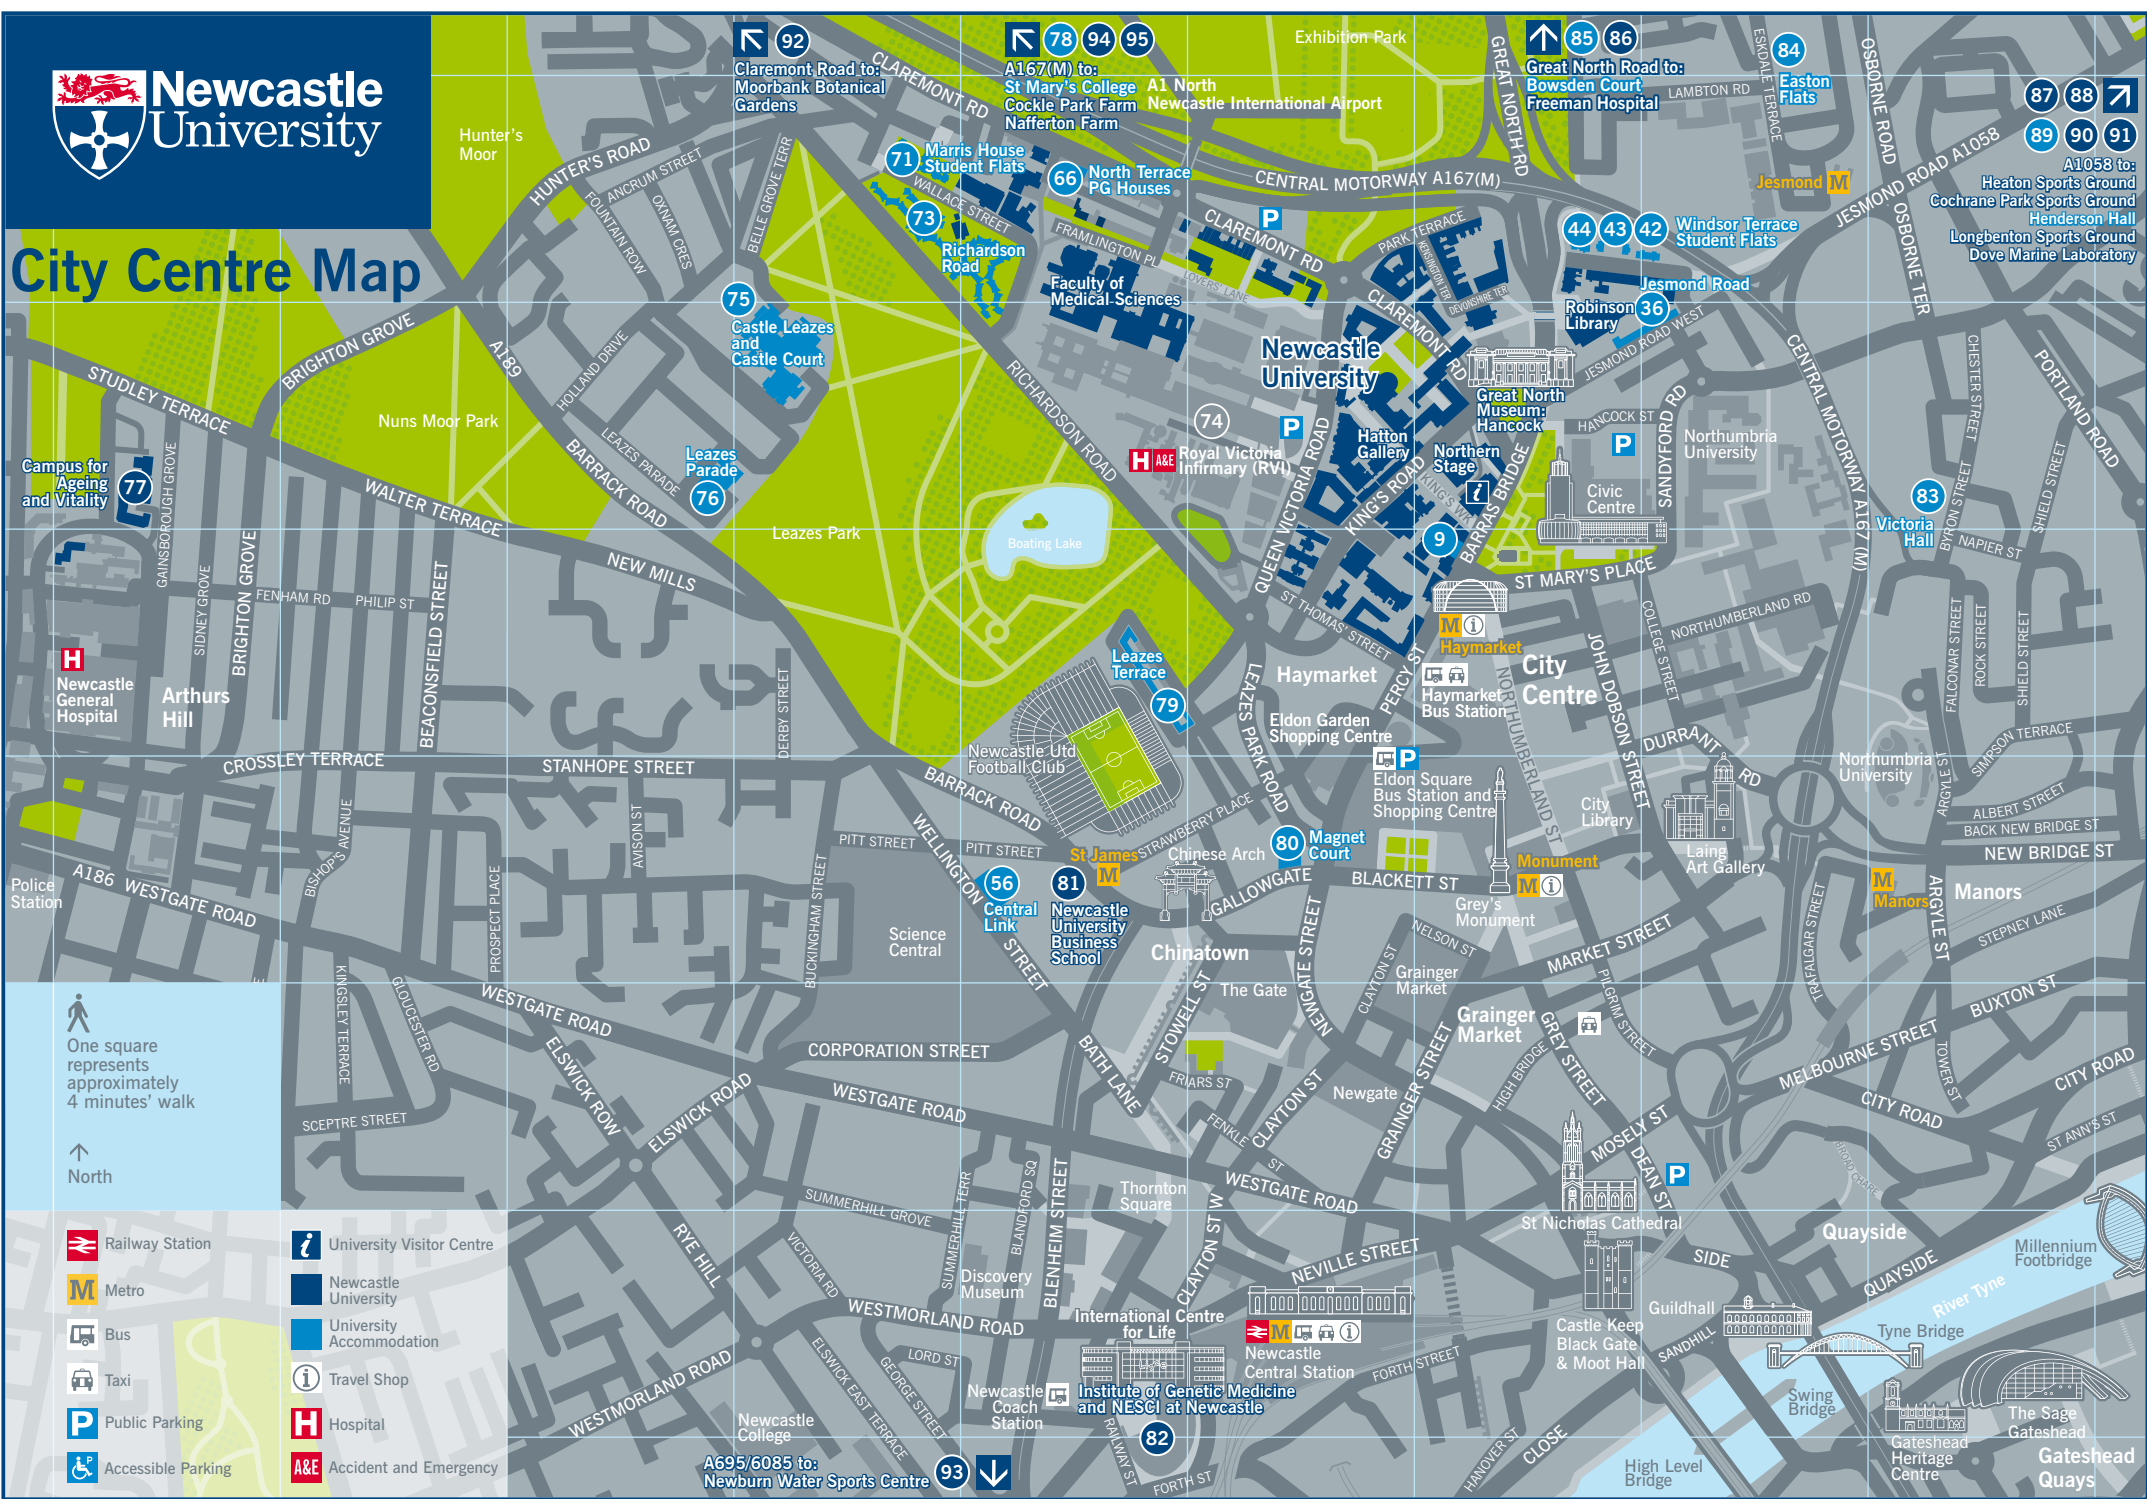

# City Centre Map

One square represents approximately 4 minutes' walk

-  Railway Station
-  Metro
-  Bus
-  Taxi
-  Public Parking
-  Accessible Parking
-  University Visitor Centre
-  Newcastle University
-  University Accommodation
-  Travel Shop
-  Hospital
-  Accident and Emergency

# Campus Map

76 To: Leazes Parade

One square represents approximately 2 minutes' walk

North

-  Main pedestrian access to campus
-  Main pedestrian routes through campus
-  Newcastle University's campus is accessible except where marked

## Aerial Location Map

## Airport Map