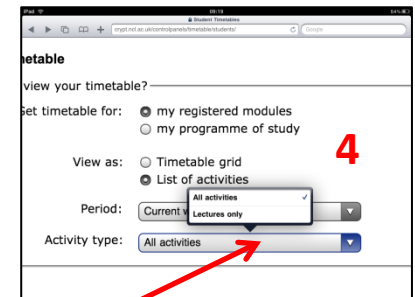

2 Select a format: list or grid and modules or programme