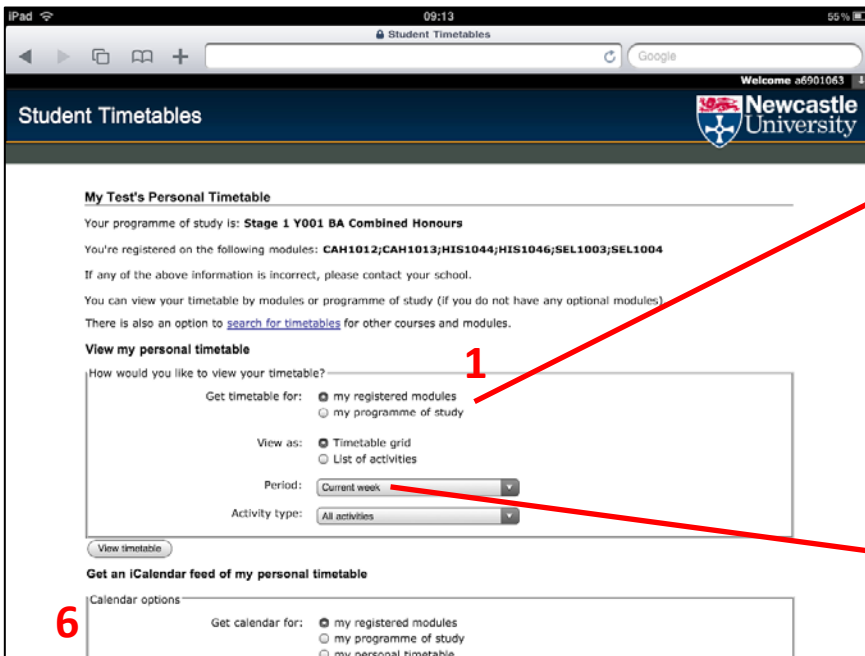

Timetable information for **new** students (www.ncl.ac.uk/timetable)

The student timetables site displays a personalised timetable for your registered programme of study and modules – if any of the data displayed is incorrect you should inform your [school](#).

How to get your timetable (log on using your normal student ID and password):

1. Select how you would like to view your timetable: registered modules or programme of study
2. Select your preferred format: timetable grid or list of teaching activities
3. Select the period of teaching to display e.g. current week, next week, semester 1, semester 2 or full year
4. Select which teaching activities you want to view e.g. just lectures or all activities
5. Click VIEW TIMETABLE
6. You can also subscribe to your teaching timetable using your preferred calendar software. From the get an iCalendar feed of my personal timetable section (6), select your timetable option and click  Use the web URL generated to subscribe from your calendar software tools (or directly with a mobile device e.g. iPhone, Android or iPad)
7. A guide on how to understand your timetable is available at www.ncl.ac.uk/timetable/StudentTimetableGuide.pdf