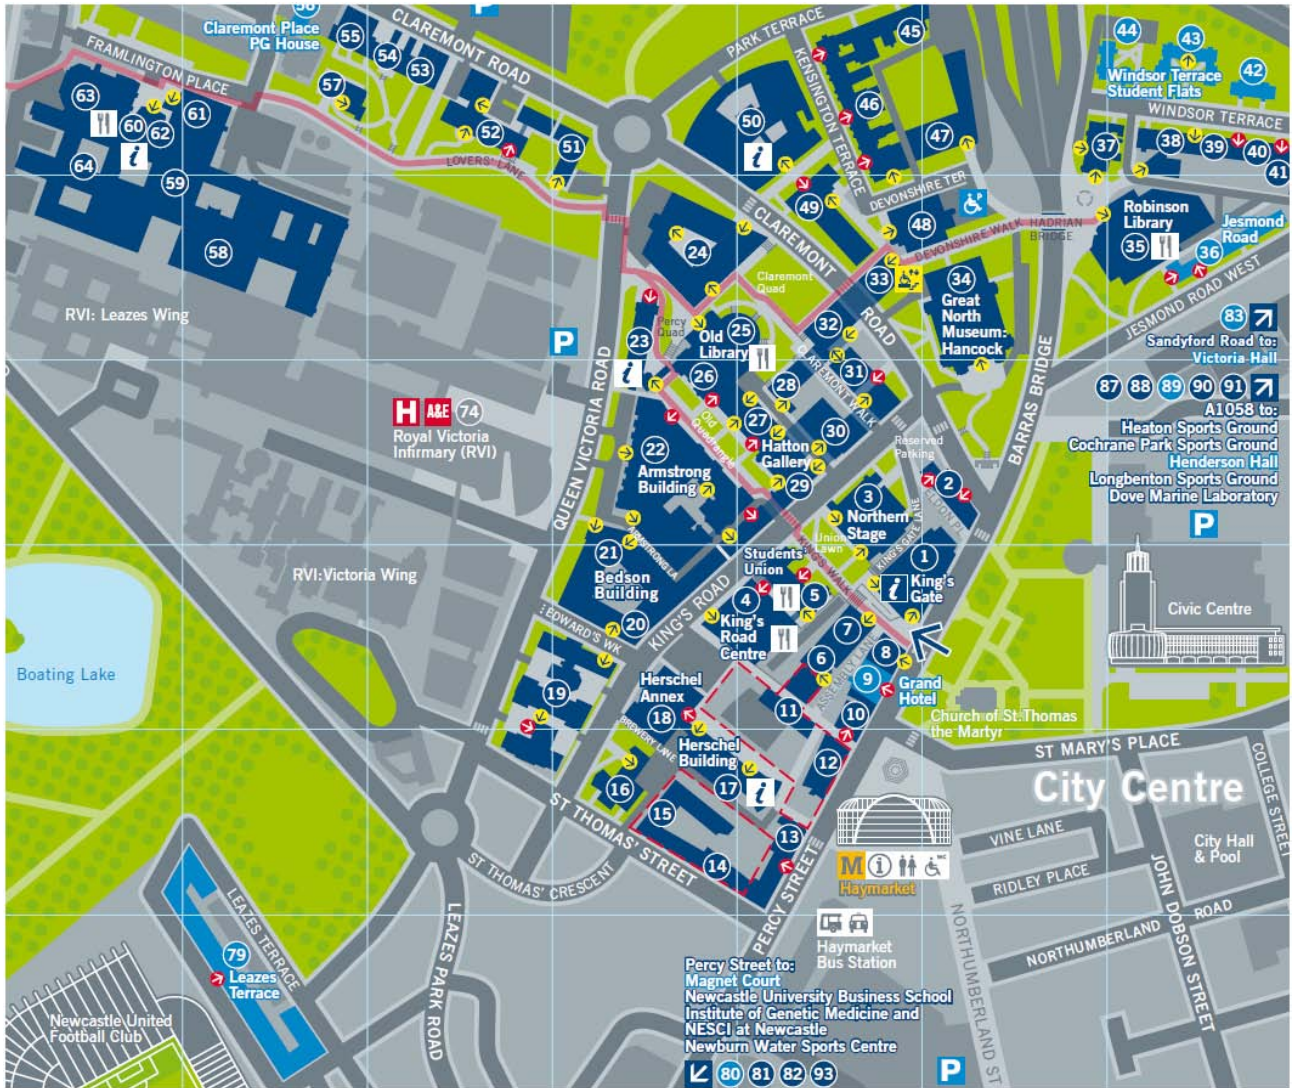

2 Select a format: list or grid and modules or programme

5

[CLICK HERE TO LOG ON TO STUDENT TIMETABLES](https://crypt.ncl.ac.uk/controlpanels/timetable/students/)

<https://crypt.ncl.ac.uk/controlpanels/timetable/students/>

Choose the period e.g. Semester 1 and activity type e.g. Just lectures or All activities

Abbreviations of building and room names used in the academic timetable

Each building foyer or entrance should display the floor and directions to the room on your timetable, a full list of rooms and locations within buildings is available at www.ncl.ac.uk/timetable/campus

Abbreviation	Building Name	Map number
AGRB	Agriculture Building	16
ARCH	Architecture Building	27
ARMB	Armstrong Building	22
BEDB	Bedson Building	20,21
BEDTC	Bedson Teaching Centre	21
CASB	Cassie Building	49
CLB	Claremont Bridge	33
CLT	Claremont Tower	32
DAYSH	Daysh Building	31
DENT	Dental School	60
DEVON	Devonshire Building	48
DRUMB	Drummond Building	47
FINE ARTB	Fine Art Building	29,30
HERB	Herschel Building	17
KT	Kensington Terrace	46
KGVI	King George VI Building	19
KRC	King's Road Centre	4
MED	Medical School	60
MERZ	Merz Court	24
NUBS	The Business School	81
OLB	Old Library Building	25,26
PERB	Percy Building	23
POLITICS BLD	Politics Building	37
RIDB1	Ridley Building 1	51
RIDB2	Ridley Building 2	52
STB	Stephenson Building	50
WIND	Windsor Terrace	38

If you need help to find your classroom please call **Timetable Services on 0191 222 5451** or visit your School Office
 A range of maps of the Campus and City are available at www.ncl.ac.uk/about/visit/maps.htm