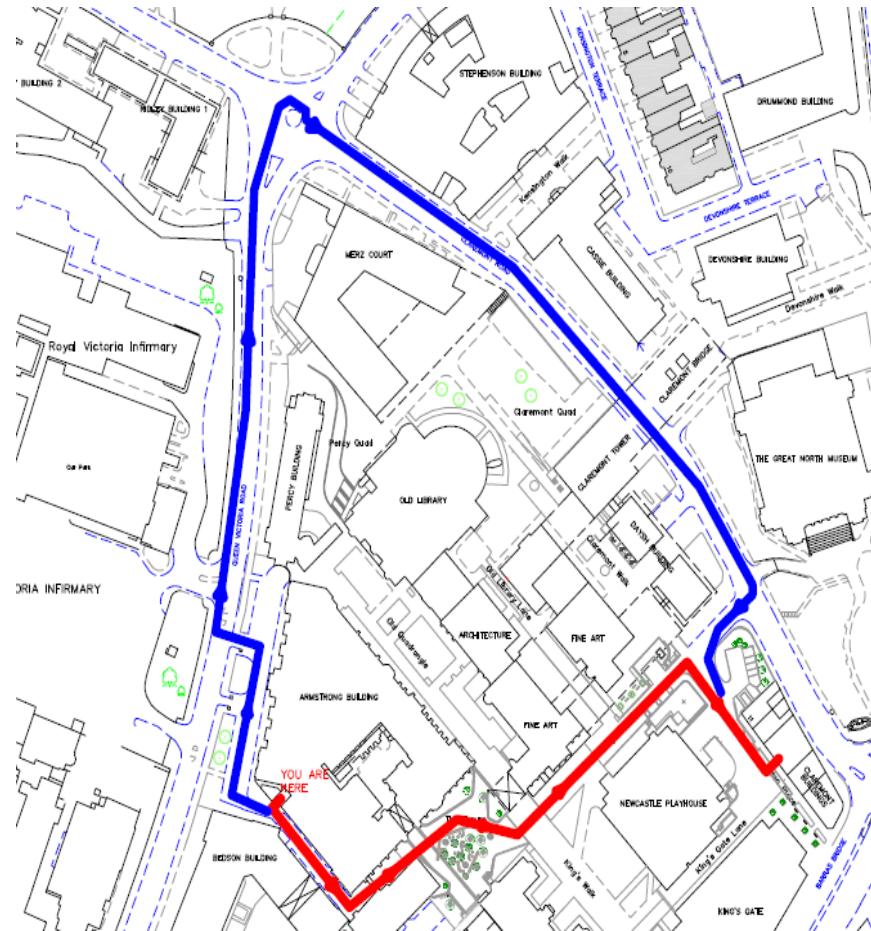

SECURITY CONTROL HAVE MOVED

SECURITY CONTROL HAVE MOVED TO THE BARRAS BUILDING
(first left at King's Road from Claremont Road)

RED ROUTE PEDESTRIAN – **BLUE** ROUTE VEHICULAR

FOR FURTHER INFORMATION PLEASE CONTACT: