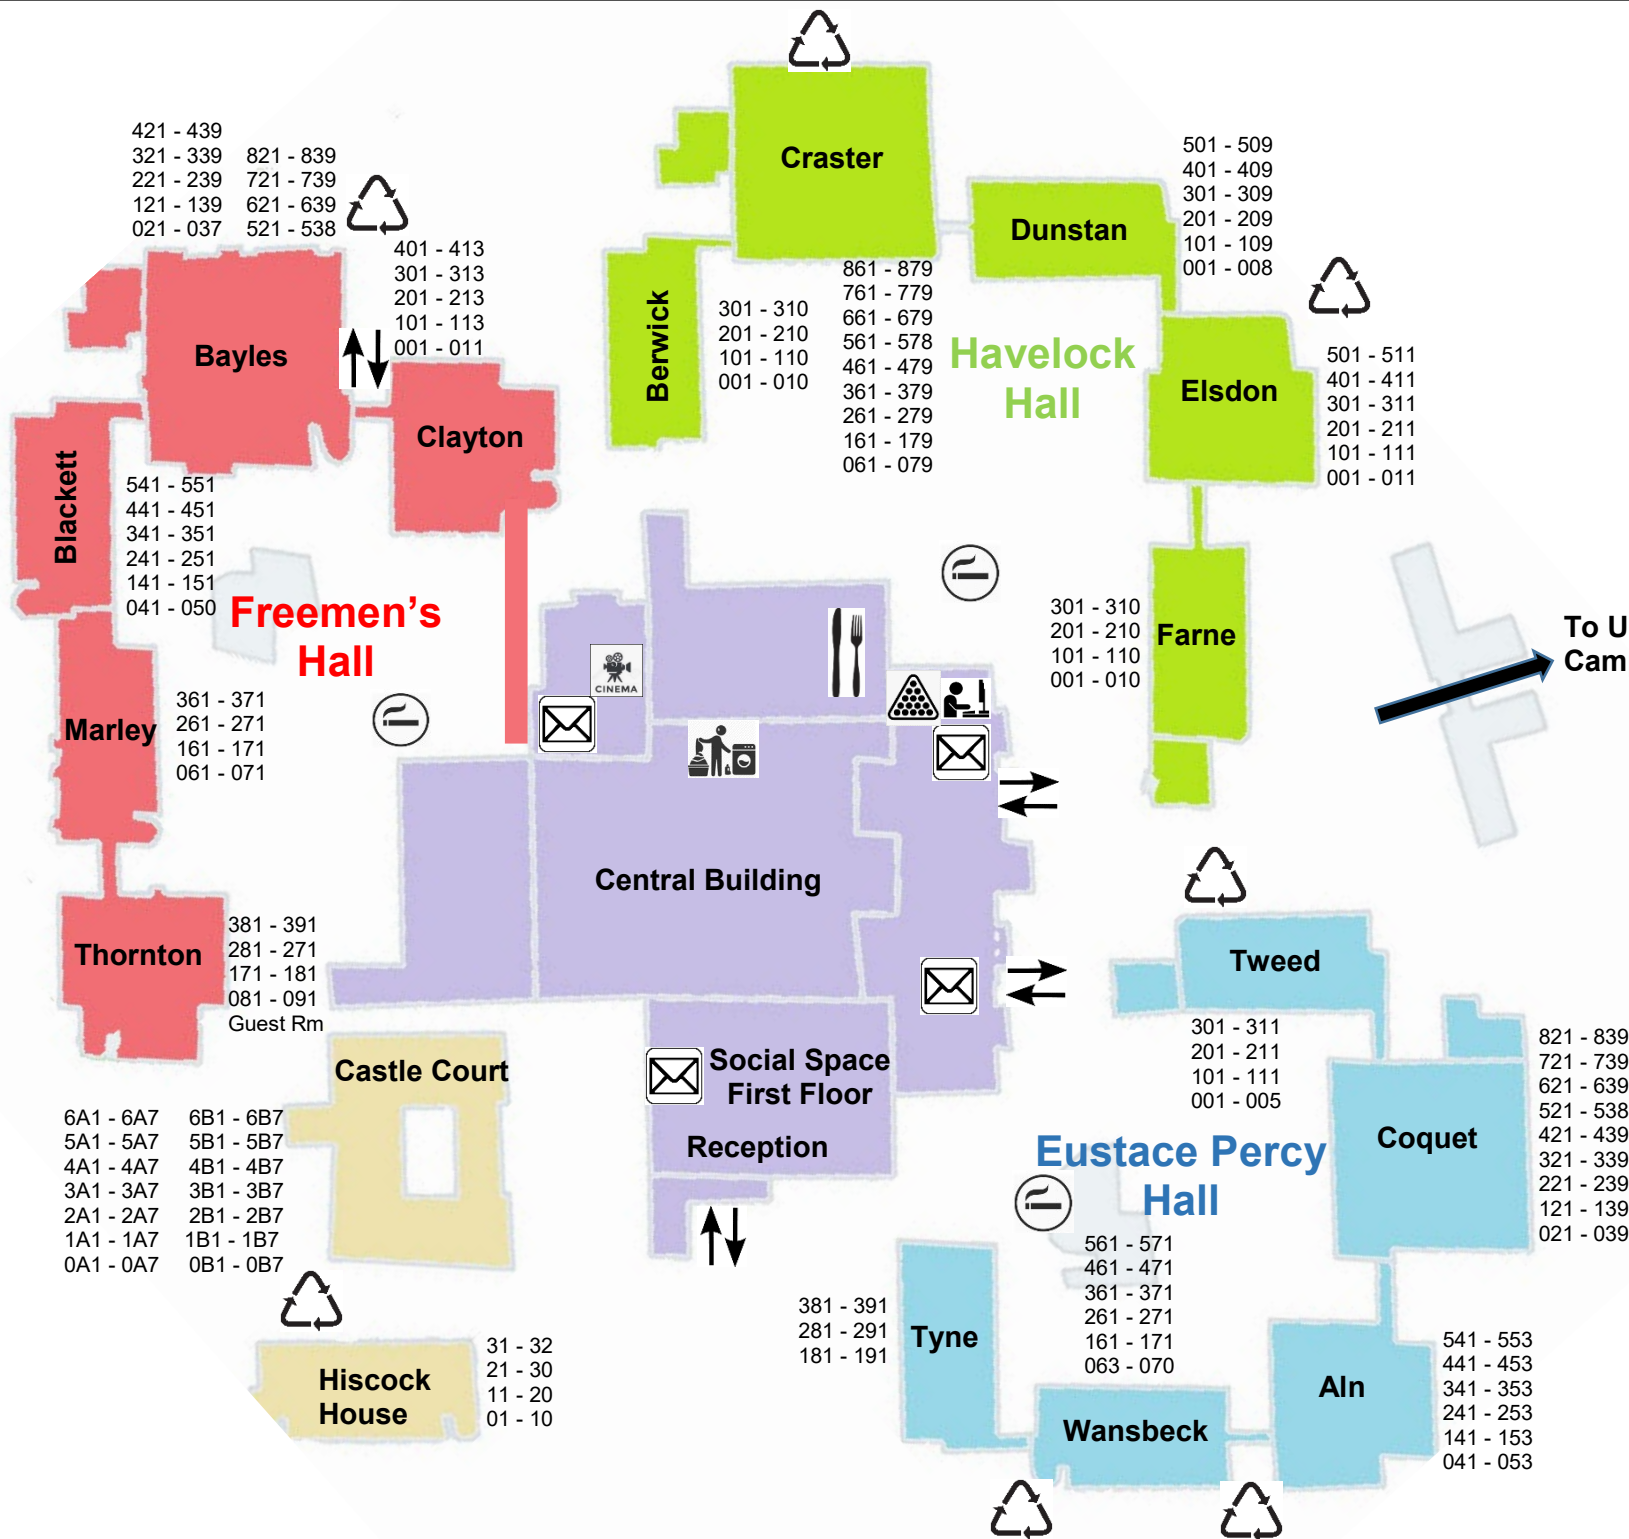

# Castle Leazes Information

-  Eat@CLH
-  Refuse & Recycling
-  Laundry
-  Computer Cluster
-  Snooker Room
-  Cinema Room
-  Mailbox location
-  Smoking Area