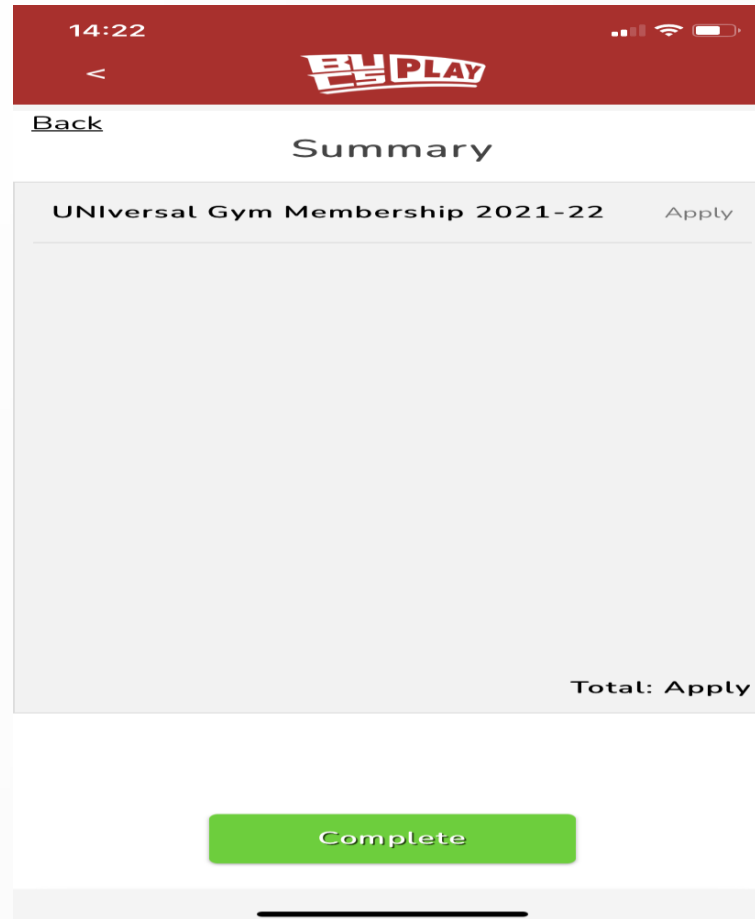

This community has some promoted memberships that you may want to aquire.

UNiversal Gym Membership 2021-22

Apply

Skip

Click "Apply"

14:22

< **EU PLAY**

[Back](#)
Uni Of Herts - UNiversal Gym

Details

You must satisfy **all** of these requirements

Date of Birth ?

Gender ?

Home Postcode

Fill in your details, check eligibility and click “Join”

Select Complete and then Go To Community

Select UNiversal Gym Membership 2021-22

You'll then need to wait for your university to approve your membership

You will receive an email to confirm your application has been approved and you can also check your status via the app

1. Select UNiversal Gym Membership 2021-22
2. It will then give you the status of your application on the left hand side