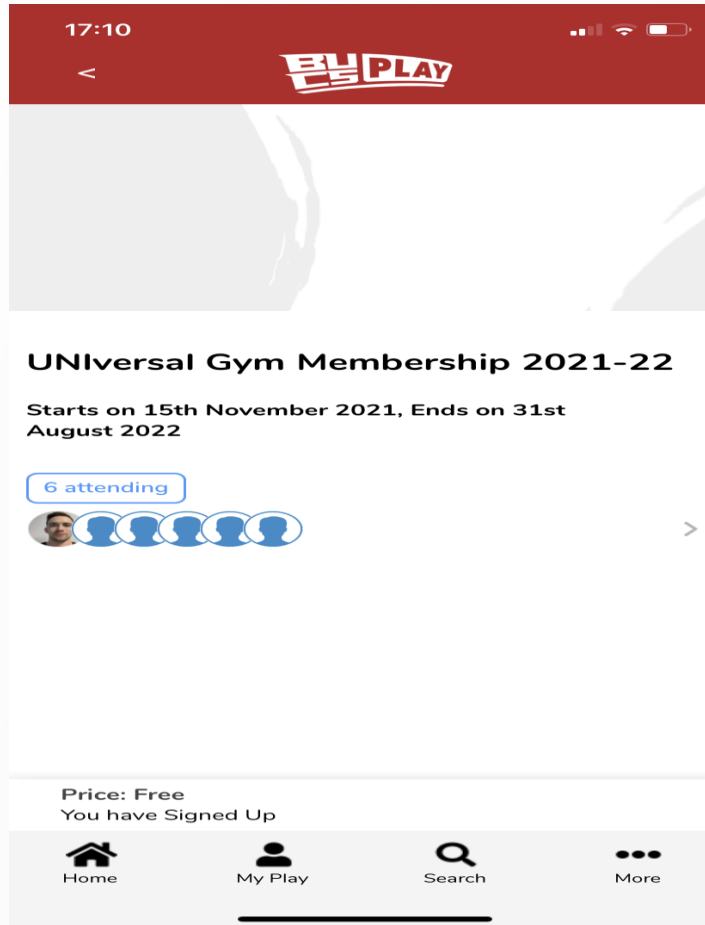

This community has some promoted memberships that you may want to aquire.

UNiversal Gym Membership 2021-22

Apply

Skip

Click "Apply"

14:22

< **EU PLAY**

[Back](#)
Uni Of Herts - UNiversal Gym

Details

You must satisfy **all** of these requirements

Date of Birth ?

Gender ?

Home Postcode

Fill in your details, check eligibility and click “Join”

Select Complete and then Go To Community

Select UNiversal Gym Membership 2021-22

You'll then need to wait for your university to approve your membership

You will receive an email to confirm your application has been approved and you can also check your status via the app

1. Select UNiversal Gym Membership 2021-22
2. It will then give you the status of your application on the left hand side