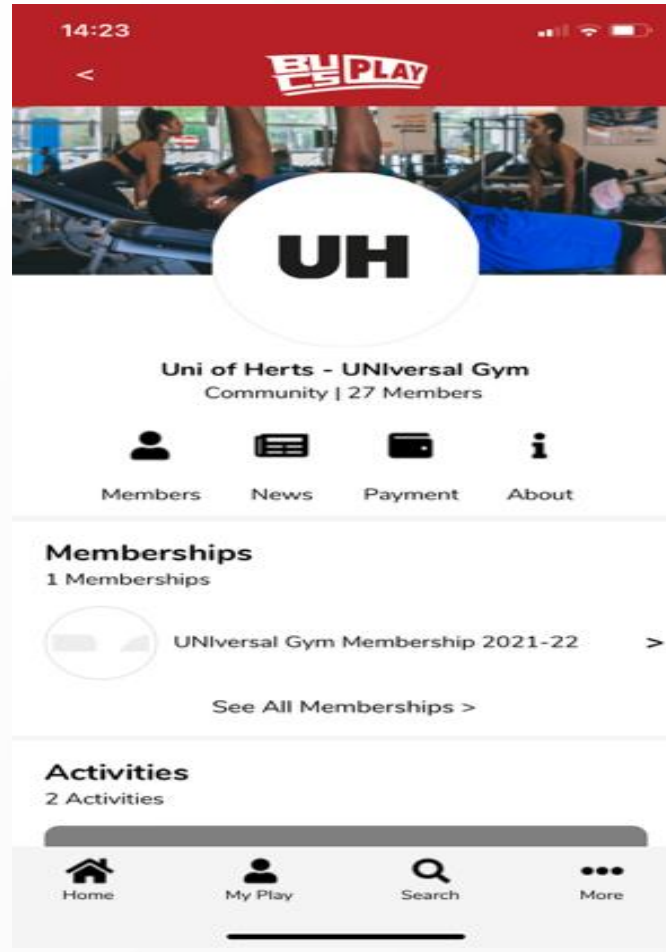

This community has some promoted memberships that you may want to aquire.

UNiversal Gym Membership 2021-22

Apply

Skip

Click "Apply"

14:22

< **EU PLAY**

[Back](#)
Uni Of Herts - UNiversal Gym

Details

You must satisfy **all** of these requirements

Date of Birth ?

Gender ?

Home Postcode

Fill in your details, check eligibility and click “Join”

Select Complete and then Go To Community

Select UNiversal Gym Membership 2021-22

You'll then need to wait for your university to approve your membership

You will receive an email to confirm your application has been approved and you can also check your status via the app

1. Select UNiversal Gym Membership 2021-22
2. It will then give you the status of your application on the left hand side